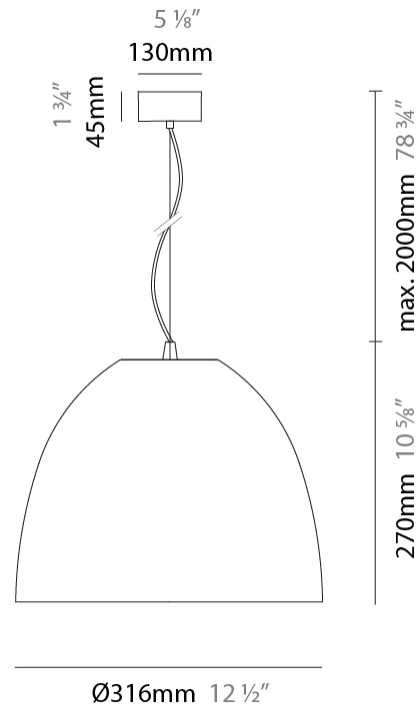

PROJECT
TYPE
SPECIFIER
QUANTITY
DATE

AURORA XS FOOD SUSPENSION

A1010046

base number Finish
Options

1. To build a product code in our configurator select the specify button on the base model # product page
2. To build a manual product code on this datasheet choose from the options listed below in blue font and add the suffix to the base model #

GENERAL

Series: Aurora Food
Subseries: Aurora XS Food
Partner: Side
Division: Architectural
Installation: Suspension
Product Type: Pendant
Mounting Location: Ceiling
Light Distribution: Direct

PHYSICAL

Shape: Dome
Diameter (mm): 316
Diameter (in): 12 ½
Height (mm): 270
Height (in): 10 ⅝
Max. Overall Height (mm): 2270
Max. Overall Height (in): 89 ¾
Weight (kg): 3.1
Weight (lbs): 6.8
Fixture Finish: [RWH](#) / [BLK](#) / [GRY](#)
Fixture Material: Aluminum
Cable Details: 2000mm / 78 ¾" Cable

ELECTRICAL

Lamp Type: LED
Input Wattage (W): 41
Dimming: Non-Dimmable
Driver Included: Yes
Driver Location: Integrated
Driver Type: Constant Current - Universal
Driver Class: Class 2
Input Voltage (V): 120
Constant Current (MA): 1050mA

LED

Color Temperature (°K): 4000
Max. Delivered Lumen (lm): 4484
CRI: >90 CRI
Lamp Life (hrs): 50000

OPTICAL

Beam Angle: Symmetrical Diffusing 30,60

RATINGS AND CERTIFICATIONS

Certified By: Certified for North American Standards
IP rating: IP20