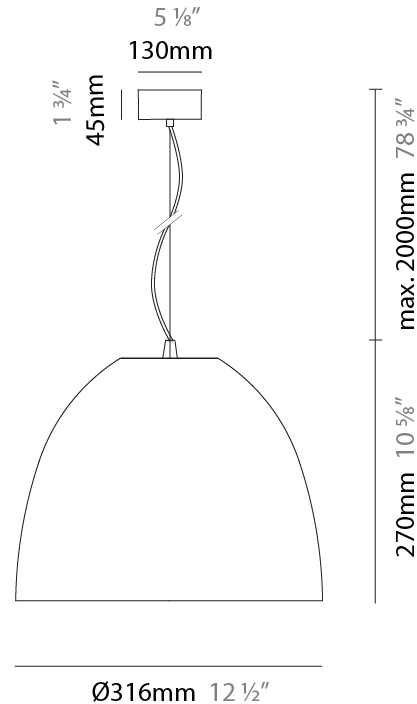

PROJECT
TYPE
SPECIFIER
QUANTITY
DATE

AURORA XS FOOD SUSPENSION

A1010045

base number   Finish Options   Beam Angle

1. To build a product code in our configurator select the specify button on the base model # product page
2. To build a manual product code on this datasheet choose from the options listed below in blue font and add the suffix to the base model #

GENERAL

Series: Aurora Food
Subseries: Aurora XS Food
Partner: Side
Division: Architectural
Installation: Suspension
Product Type: Pendant
Mounting Location: Ceiling
Light Distribution: Direct

PHYSICAL

Shape: Dome
Diameter (mm): 316
Diameter (in): 12 ½"
Height (mm): 270
Height (in): 10 ⅝"
Max. Overall Height (mm): 2270
Max. Overall Height (in): 89 ¾"
Weight (kg): 3.1
Weight (lbs): 6.8
Fixture Finish: [RWH / BLK / GRY](#)
Fixture Material: Aluminum
Cable Details: 2000mm / 78 ¾" Cable

ELECTRICAL

Lamp Type: LED
Input Wattage (W): 41
Dimming: Non-Dimmable
Driver Included: Yes
Driver Location: Integrated
Driver Type: Constant Current - Universal
Driver Class: Class 2
Input Voltage (V): 120
Constant Current (MA): 1050mA

LED

Max. Delivered Lumen (lm): 2465
CRI: >90 CRI
Lamp Life (hrs): 50000

OPTICAL

Beam Angle: [Symmetrical Diffusing 30,60](#)

RATINGS AND CERTIFICATIONS

Certified By: Certified for North American Standards
IP rating: IP20