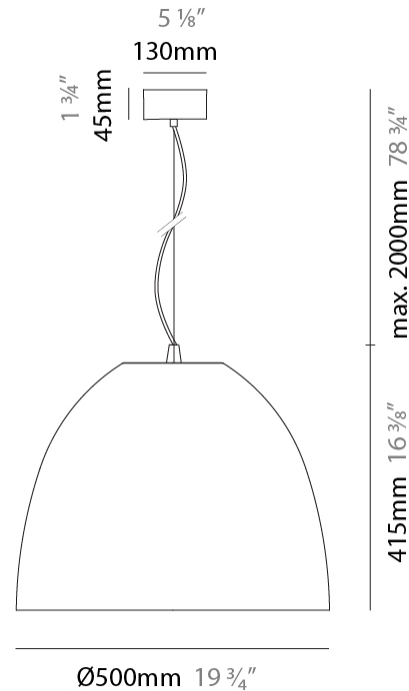

PROJECT
TYPE
SPECIFIER
QUANTITY
DATE

AURORA XL FOOD SUSPENSION

A1010050-

base number Finish
Options

1. To build a product code in our configurator select the specify button on the base model # product page
2. To build a manual product code on this datasheet choose from the options listed below in blue font and add the suffix to the base model #

GENERAL

Series: Aurora Food
Subseries: Aurora XL Food
Partner: Side
Division: Architectural
Installation: Suspension
Product Type: Pendant
Mounting Location: Ceiling
Light Distribution: Direct

PHYSICAL

Shape: Dome
Diameter (mm): 500
Diameter (in): 19 3/4
Height (mm): 415
Height (in): 16 3/8
Max. Overall Height (mm): 2415
Max. Overall Height (in): 95 1/16
Weight (kg): 8
Weight (lbs): 17.6
Fixture Finish: [RWH](#) / [BLK](#) / [GRY](#)
Fixture Material: Aluminum
Cable Details: 2000mm / 78 3/4" Cable

ELECTRICAL

Lamp Type: LED
Input Wattage (W): 47
Dimming: Non-Dimmable
Driver Included: Yes
Driver Location: Integrated
Driver Type: Constant Current - Universal
Driver Class: Class 2
Input Voltage (V): 120
Constant Current (MA): 1200mA

LED

Max. Delivered Lumen (lm): 2807
CRI: >90 CRI
Lamp Life (hrs): 50000

OPTICAL

Beam Angle: Symmetrical 90

RATINGS AND CERTIFICATIONS

Certified By: Certified for North American Standards
IP rating: IP20