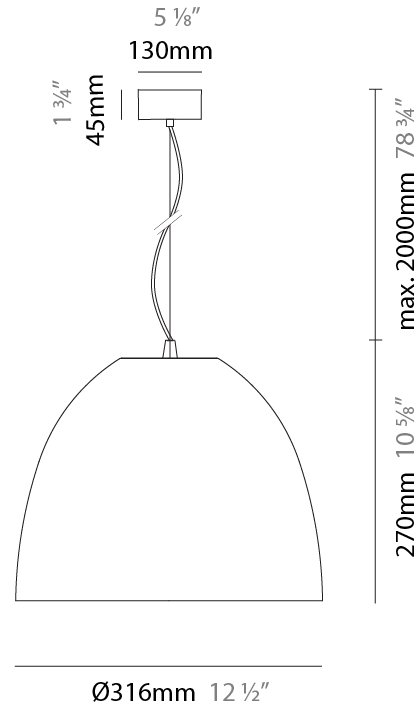

PROJECT
TYPE
SPECIFIER
QUANTITY
DATE

AURORA XS FOOD SUSPENSION

A1010048 -

base number   Finish Options   Beam Angle

1. To build a product code in our configurator select the specify button on the base model # product page
2. To build a manual product code on this datasheet choose from the options listed below in blue font and add the suffix to the base model #

GENERAL

Series: Aurora Food
Subseries: Aurora XS Food
Partner: Side
Division: Architectural
Installation: Suspension
Product Type: Pendant
Mounting Location: Ceiling
Light Distribution: Direct

PHYSICAL

Shape: Dome
Diameter (mm): 316
Diameter (in): 12 1/2
Height (mm): 270
Height (in): 10 5/8
Max. Overall Height (mm): 2270
Max. Overall Height (in): 89 3/8
Weight (kg): 3.1
Weight (lbs): 6.8
Diffuser: Symmetrical Diffusing
Fixture Finish: [RWH](#) / [BLK](#) / [GRY](#)
Fixture Material: Aluminum
Cable Details: 2000mm / 78 3/4" Cable

ELECTRICAL

Lamp Type: LED
Input Wattage (W): 41
Dimming: Non-Dimmable
Driver Included: Yes
Driver Location: Integrated
Driver Type: Constant Current - Universal
Driver Class: Class 2
Input Voltage (V): 120
Constant Current (MA): 1050

LED

Color Temperature (°K): 2700
Max. Delivered Lumen (lm): 3806
CRI: >90 CRI
Lamp Life (hrs): 50000

OPTICAL

Beam Angle: [30](#) / [60](#)

RATINGS AND CERTIFICATIONS

Certified By: Certified for North American Standards
IP rating: IP20