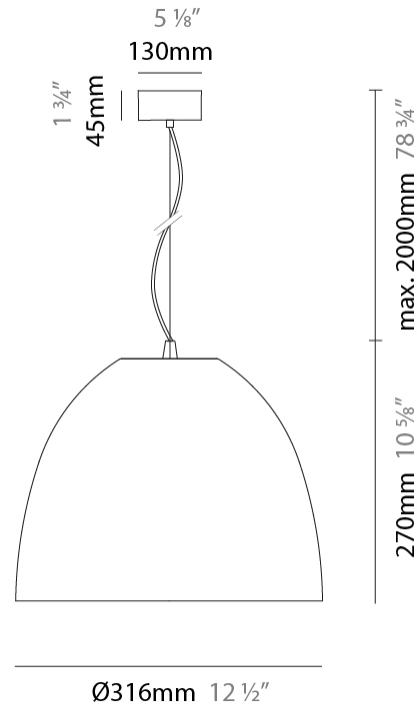

PROJECT	
TYPE	
SPECIFIER	
QUANTITY	
DATE	

AURORA XS FOOD SUSPENSION

A1010044

base number   Finish Options   Beam Angle

1. To build a product code in our configurator select the specify button on the base model # product page
2. To build a manual product code on this datasheet choose from the options listed below in blue font and add the suffix to the base model #

GENERAL

Series: Aurora Food
Subseries: Aurora XS Food
Partner: Side
Division: Architectural
Installation: Suspension
Product Type: Pendant
Mounting Location: Ceiling
Light Distribution: Direct

PHYSICAL

Shape: Dome
Diameter (mm): 316
Diameter (in): 12 1/2
Height (mm): 270
Height (in): 10 5/8
Max. Overall Height (mm): 2270
Max. Overall Height (in): 89 3/8
Weight (kg): 3.1
Weight (lbs): 6.8
Fixture Finish: [RWH / BLK / GRY](#)
Fixture Material: Aluminum
Cable Details: 2000mm / 78 3/4" Cable

ELECTRICAL

Lamp Type: LED
Input Wattage (W): 41
Dimming: Non-Dimmable
Driver Included: Yes
Driver Location: Integrated
Driver Type: Constant Current - Universal
Driver Class: Class 2
Input Voltage (V): 120
Constant Current (MA): 1050mA

LED

Max. Delivered Lumen (lm): 2592
CRI: >90 CRI
Lamp Life (hrs): 50000

OPTICAL

Beam Angle: [Symmetrical Diffusing 30,60](#)

RATINGS AND CERTIFICATIONS

Certified By: Certified for North American Standards
IP rating: IP20