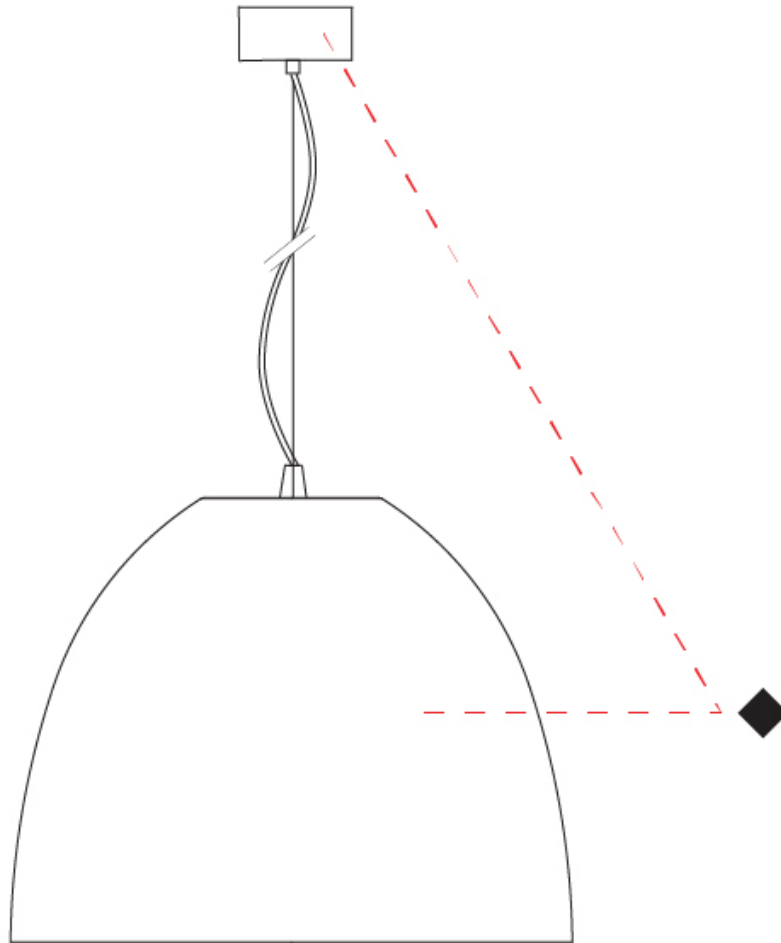

AURORA XL FOOD SUSPENSION

A1010050-

PROJECT	_____
TYPE	_____
SPECIFIER	_____
QUANTITY	_____
DATE	_____

A