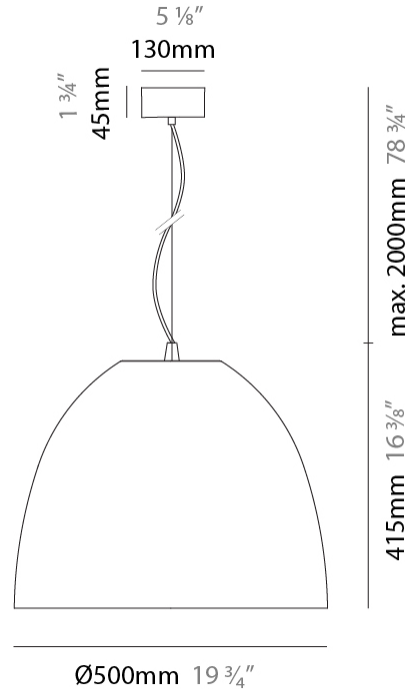

PROJECT
TYPE
SPECIFIER
QUANTITY
DATE

AURORA XL FOOD SUSPENSION

A1010052-

base number Finish
Options

1. To build a product code in our configurator select the specify button on the base model # product page
2. To build a manual product code on this datasheet choose from the options listed below in blue font and add the suffix to the base model #

GENERAL

Series: Aurora Food
Subseries: Aurora XL Food
Partner: Side
Division: Architectural
Installation: Suspension
Product Type: Pendant
Mounting Location: Ceiling
Light Distribution: Direct

PHYSICAL

Shape: Dome
Diameter (mm): 500
Diameter (in): 19 3/4
Height (mm): 415
Height (in): 16 3/8
Max. Overall Height (mm): 2415
Max. Overall Height (in): 95 1/16
Weight (kg): 8
Weight (lbs): 17.6
Fixture Finish: [RWH](#) / [BLK](#) / [GRY](#)
Fixture Material: Aluminum
Cable Details: 2000mm / 78 3/4" Cable

ELECTRICAL

Lamp Type: LED
Input Wattage (W): 47
Dimming: Non-Dimmable
Driver Included: Yes
Driver Location: Integrated
Driver Type: Constant Current - Universal
Driver Class: Class 2
Input Voltage (V): 120
Constant Current (MA): 1200mA

LED

Color Temperature (°K): 4000
Max. Delivered Lumen (lm): 4855
CRI: >90 CRI
Lamp Life (hrs): 50000

OPTICAL

Beam Angle: Symmetrical 90

RATINGS AND CERTIFICATIONS

Certified By: Certified for North American Standards
IP rating: IP20